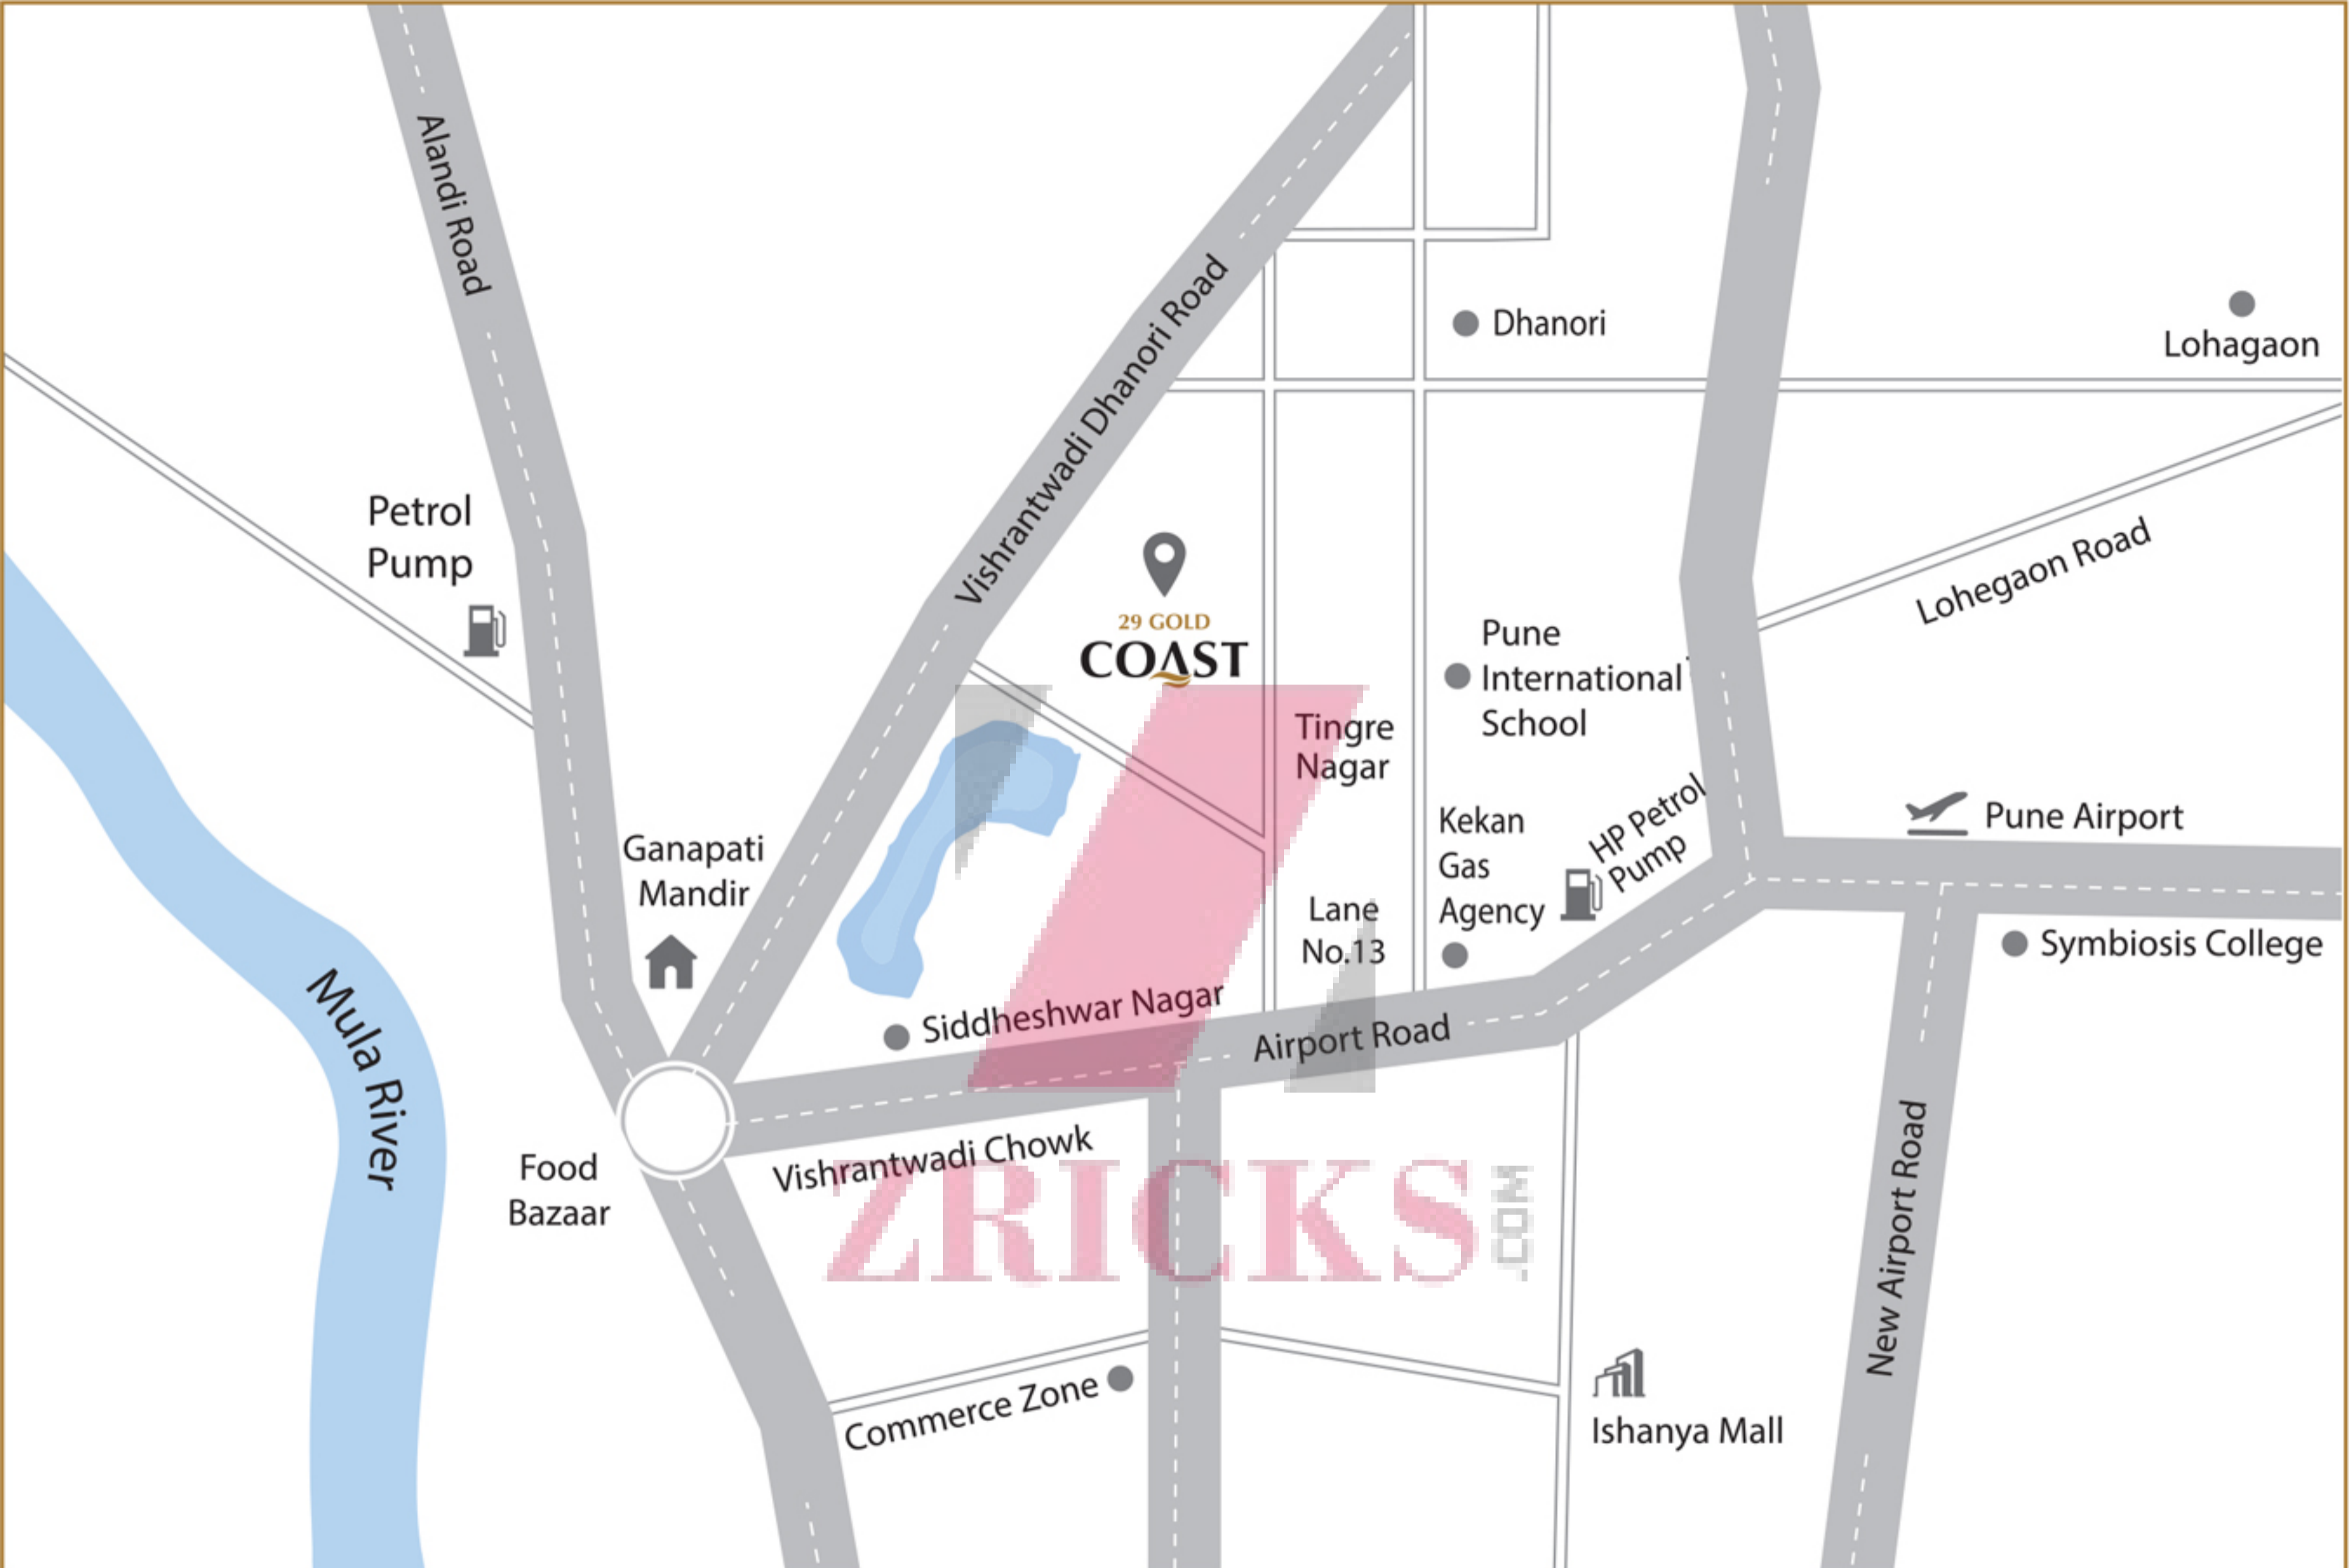

---PASSAGE

LOE

**KEY DISTANCES:**

a) Pune Station: 15 Min

d) Phoenix – Nagar Road: 7 Min

g) Sahyadri Hospital: 10 Min

b) Pune Airport: 5 Min

e) Kharadi IT Park: 20 Min

c) D Y Patil College Charholi: 10 min

f) Magarpatta City: 30 Min

MASTER LAYOUT PLAN